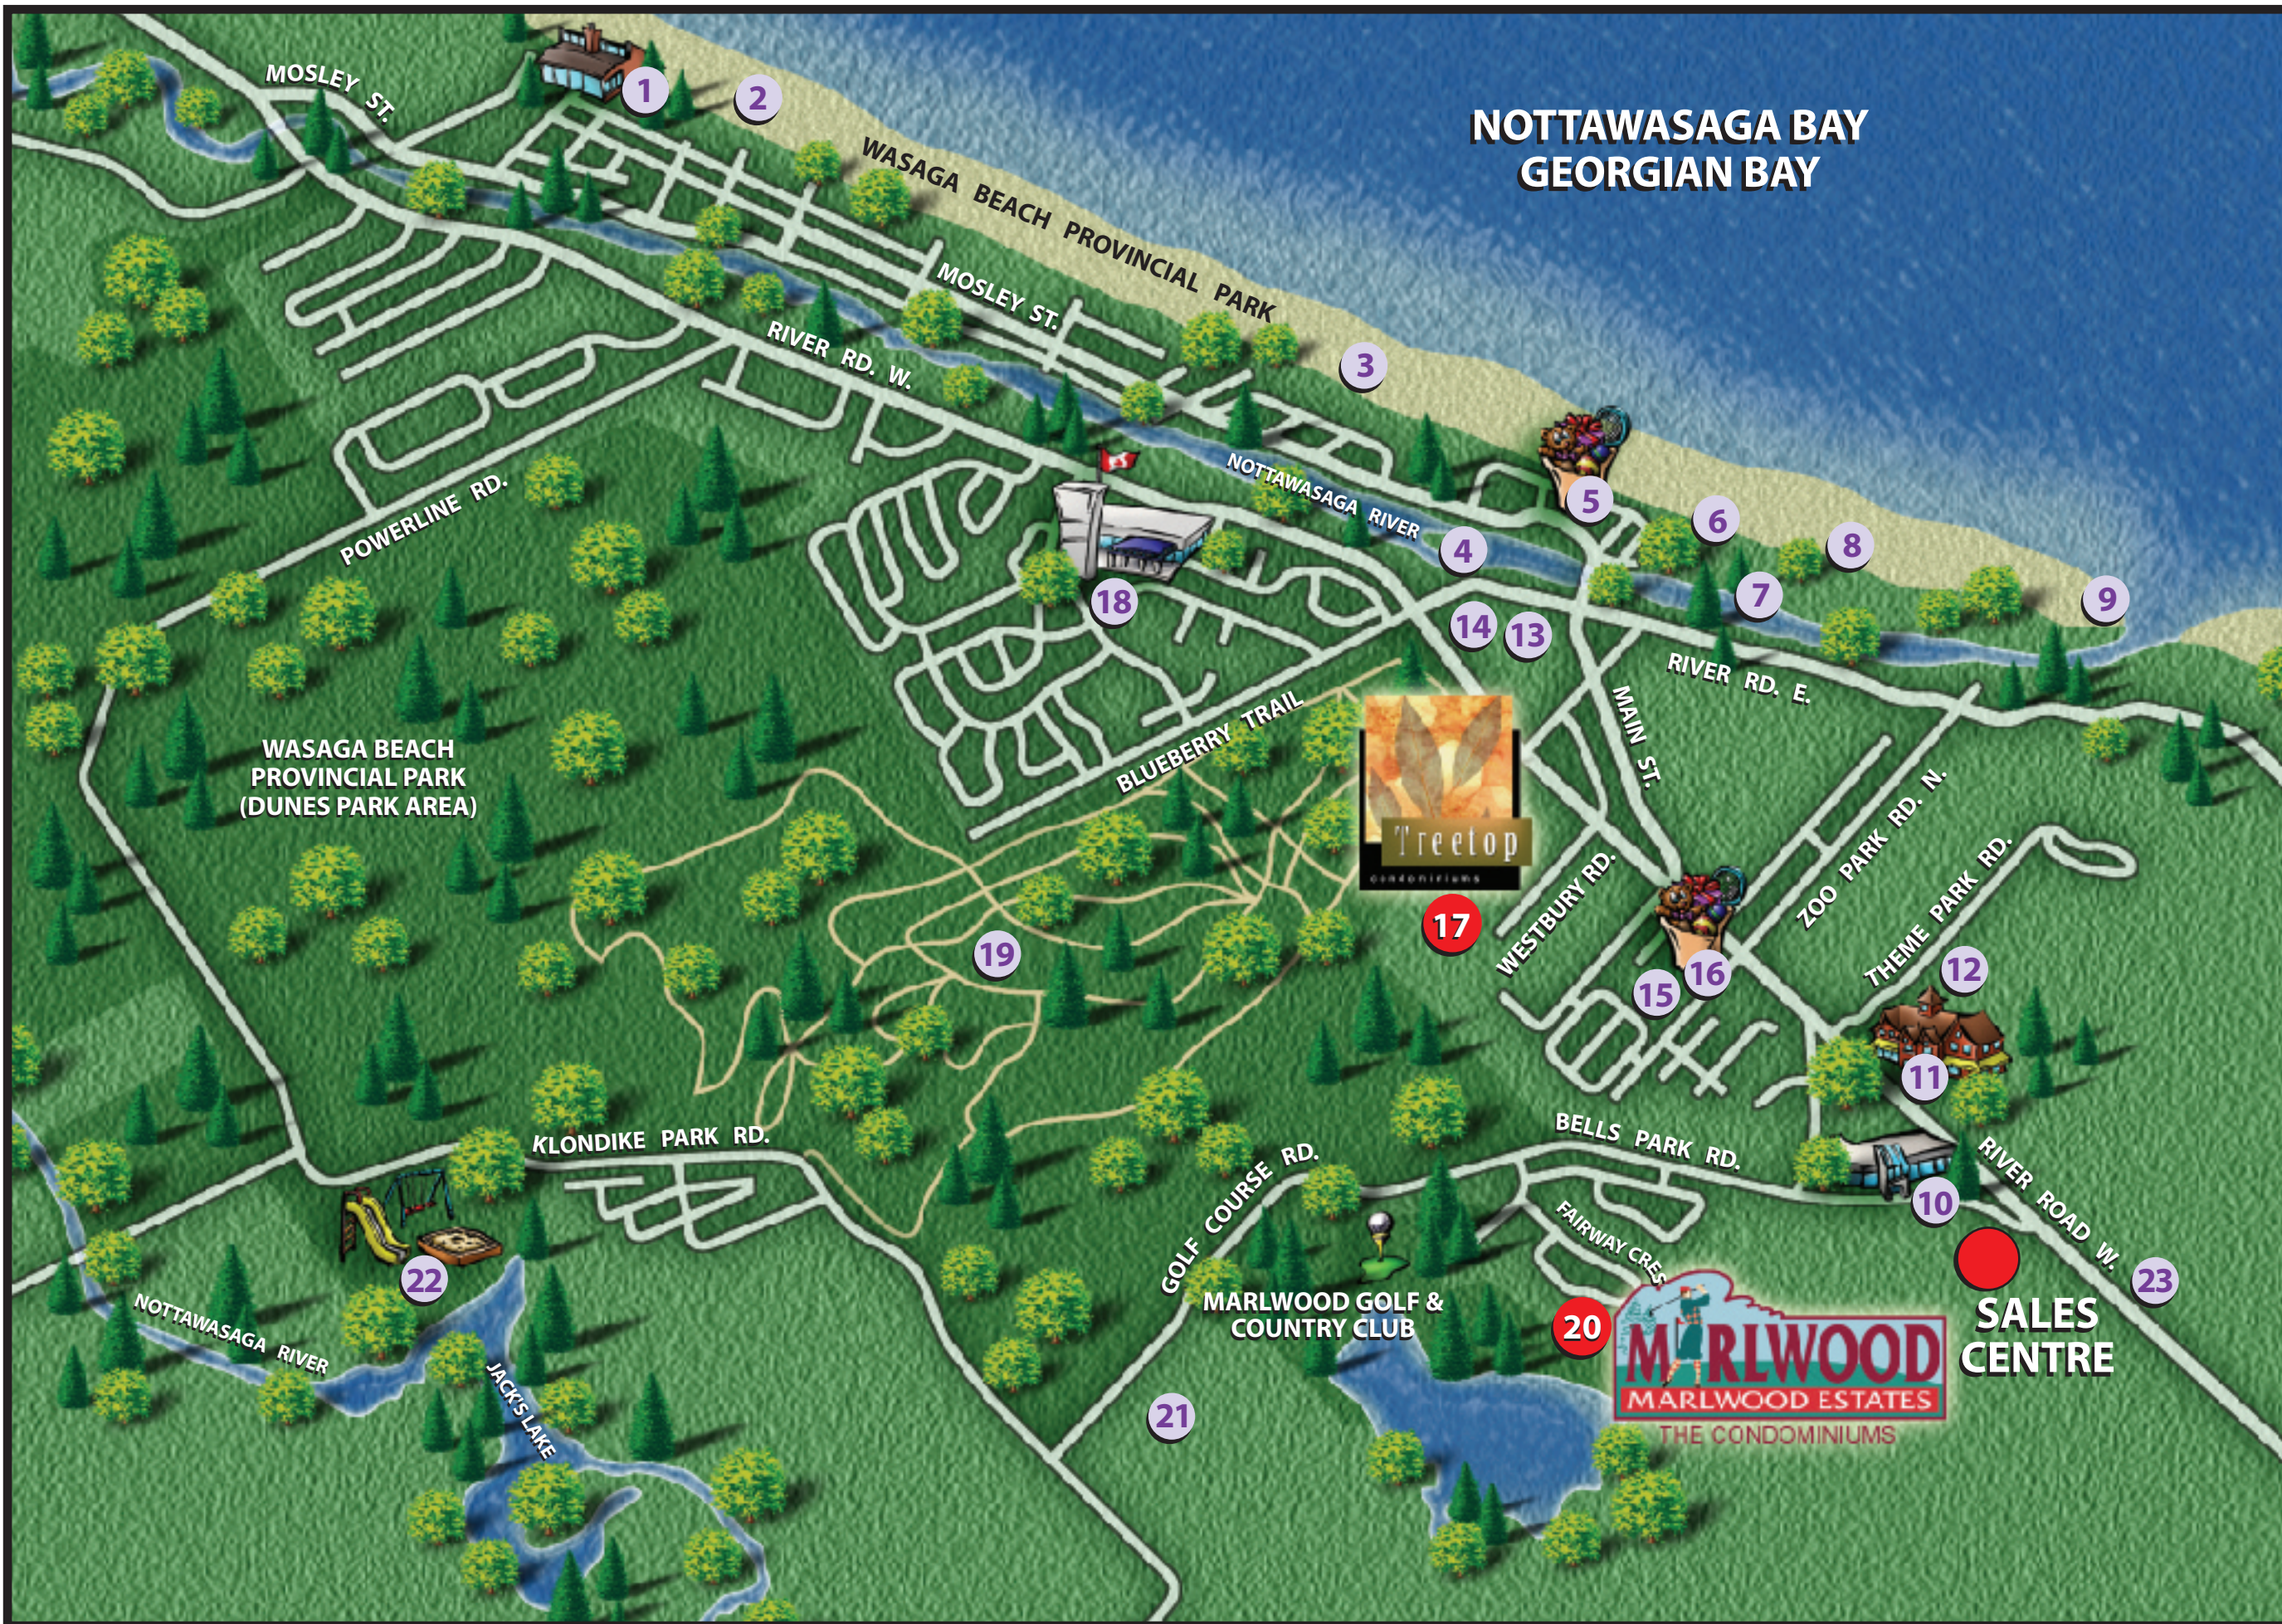

NOTTAWASAGA BAY GEORGIAN BAY

- | | | | |
|---|----------------------------|--------------------------------|---|
| 1. Wasaga Beach Provincial Park Administration Office | 6. The Boardwalk | 12. Wasaga Waterworld | 18. Birchview Dunes Public School |
| 2. Wasaga Beach Area 3 | 7. Van Vlack Display Court | 13. Museum | 19. Dunes Park Area Hiking Paths |
| 3. Wasaga Beach Area 2 | 8. Wasaga Beach Area 1 | 14. OPP | 20. MARLWOOD CONDOMINIUM |
| 4. Nancy Island Historical Site | 9. The Point | 15. Public School | 21. Park Place Residential Mobile Homes |
| 5. Shopping | 10. Wasaga Stars Arena | 16. IGA Grocery Store | 22. Klondike Park |
| | 11. Chamber Of Commerce | 17. TREETOP CONDOMINIUM | 23. Wasaga 500 Go Carts |