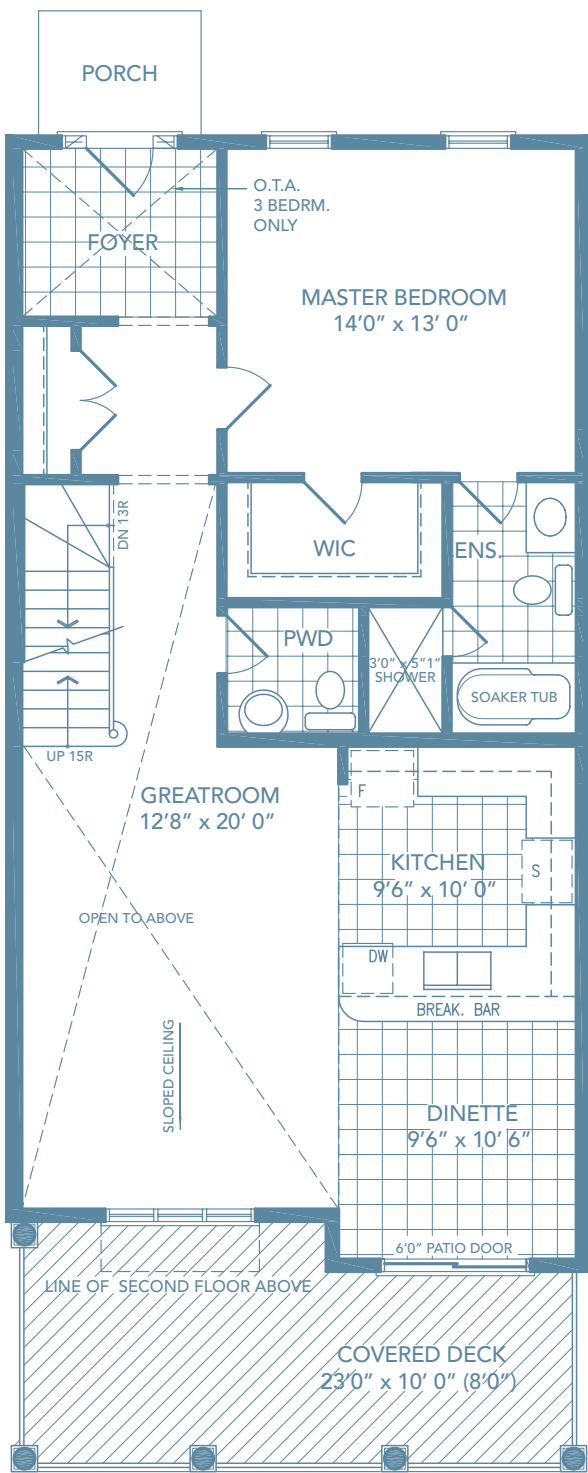

# NEW HAVEN

A 1708 SQ.FT. (2 BEDROOM) RT-3 INTERIOR UNIT

A 2057 SQ.FT. (3 BEDROOM) RT-3 INTERIOR UNIT

ELEVATION A

GROUND FLOOR

SECOND FLOOR (3 BEDROOM)

SECOND FLOOR (2 BEDROOM)

FINISHED BASEMENT

Materials, specifications and floor plans are subject to change without notice. All renderings are artist's conceptions. Dimensions and square footages will vary on each individual unit. Actual usable floor space may vary from the stated floor area. All representative square footages include applicable finished lower level. E & O E.