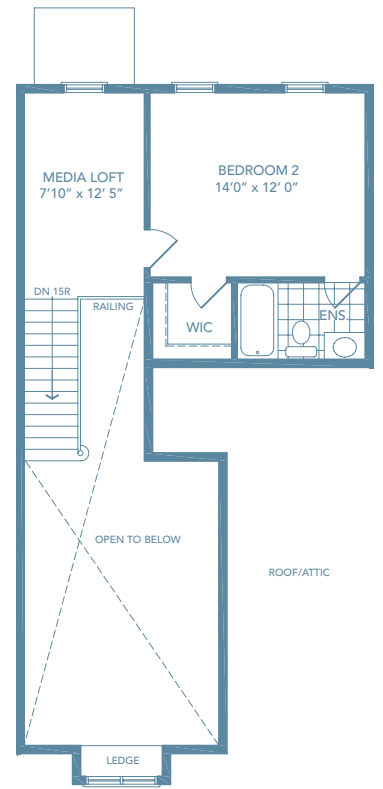

# NEW HAVEN

A 1708 SQ.FT. (2 BEDROOM) RT-3 INTERIOR UNIT

A 2057 SQ.FT. (3 BEDROOM) RT-3 INTERIOR UNIT

ELEVATION A

GROUND FLOOR

SECOND FLOOR (3 BEDROOM)

SECOND FLOOR (2 BEDROOM)

FINISHED BASEMENT

Materials, specifications and floor plans are subject to change without notice. All renderings are artist's conceptions. Dimensions and square footages will vary on each individual unit. Actual usable floor space may vary from the stated floor area. All representative square footages include applicable finished lower level. E & O E.