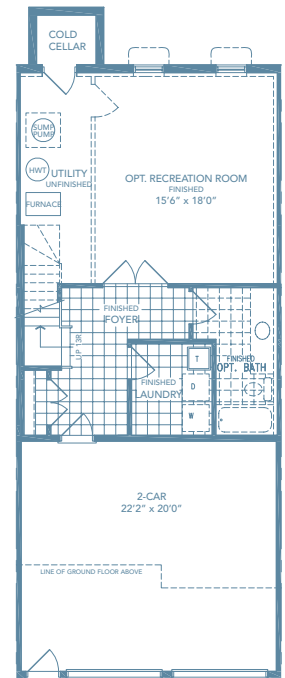

# NEW HAVEN

A 1708 SQ.FT. (2 BEDROOM) RT-3 INTERIOR UNIT

A 2057 SQ.FT. (3 BEDROOM) RT-3 INTERIOR UNIT

ELEVATION A

GROUND FLOOR

SECOND FLOOR (3 BEDROOM)

SECOND FLOOR (2 BEDROOM)

FINISHED BASEMENT

Materials, specifications and floor plans are subject to change without notice. All renderings are artist's conceptions. Dimensions and square footages will vary on each individual unit. Actual usable floor space may vary from the stated floor area. All representative square footages include applicable finished lower level. E & O E.