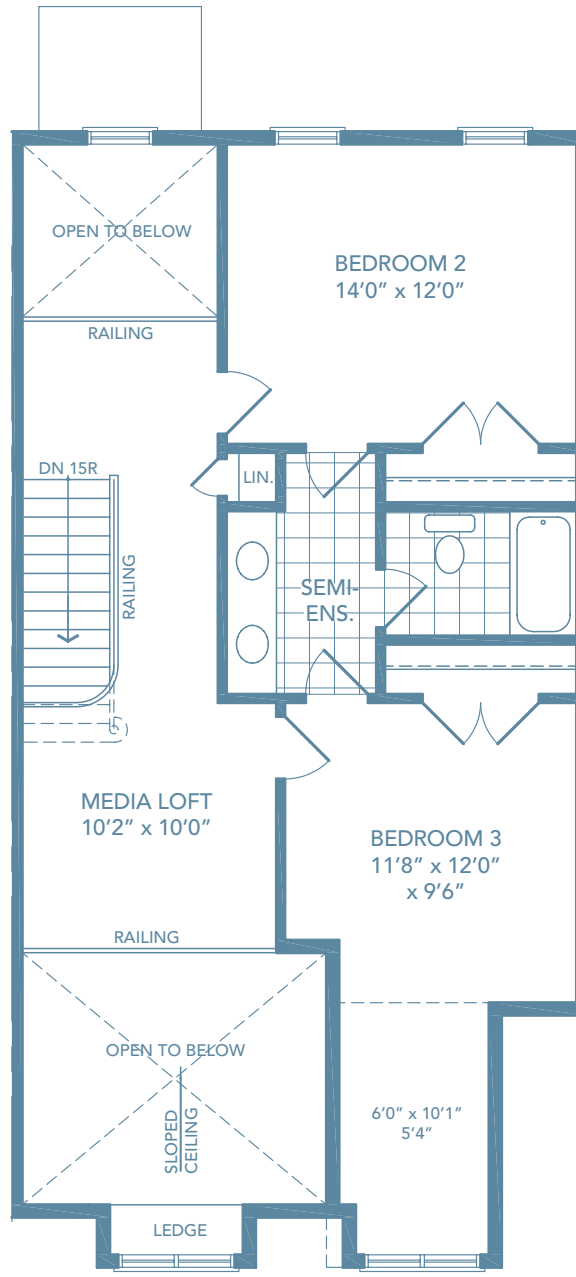

# NEW HAVEN

A 1708 SQ.FT. (2 BEDROOM) RT-3 INTERIOR UNIT

A 2057 SQ.FT. (3 BEDROOM) RT-3 INTERIOR UNIT

ELEVATION A

GROUND FLOOR

SECOND FLOOR (3 BEDROOM)

SECOND FLOOR (2 BEDROOM)

FINISHED BASEMENT

Materials, specifications and floor plans are subject to change without notice. All renderings are artist's conceptions. Dimensions and square footages will vary on each individual unit. Actual usable floor space may vary from the stated floor area. All representative square footages include applicable finished lower level. E & O E.