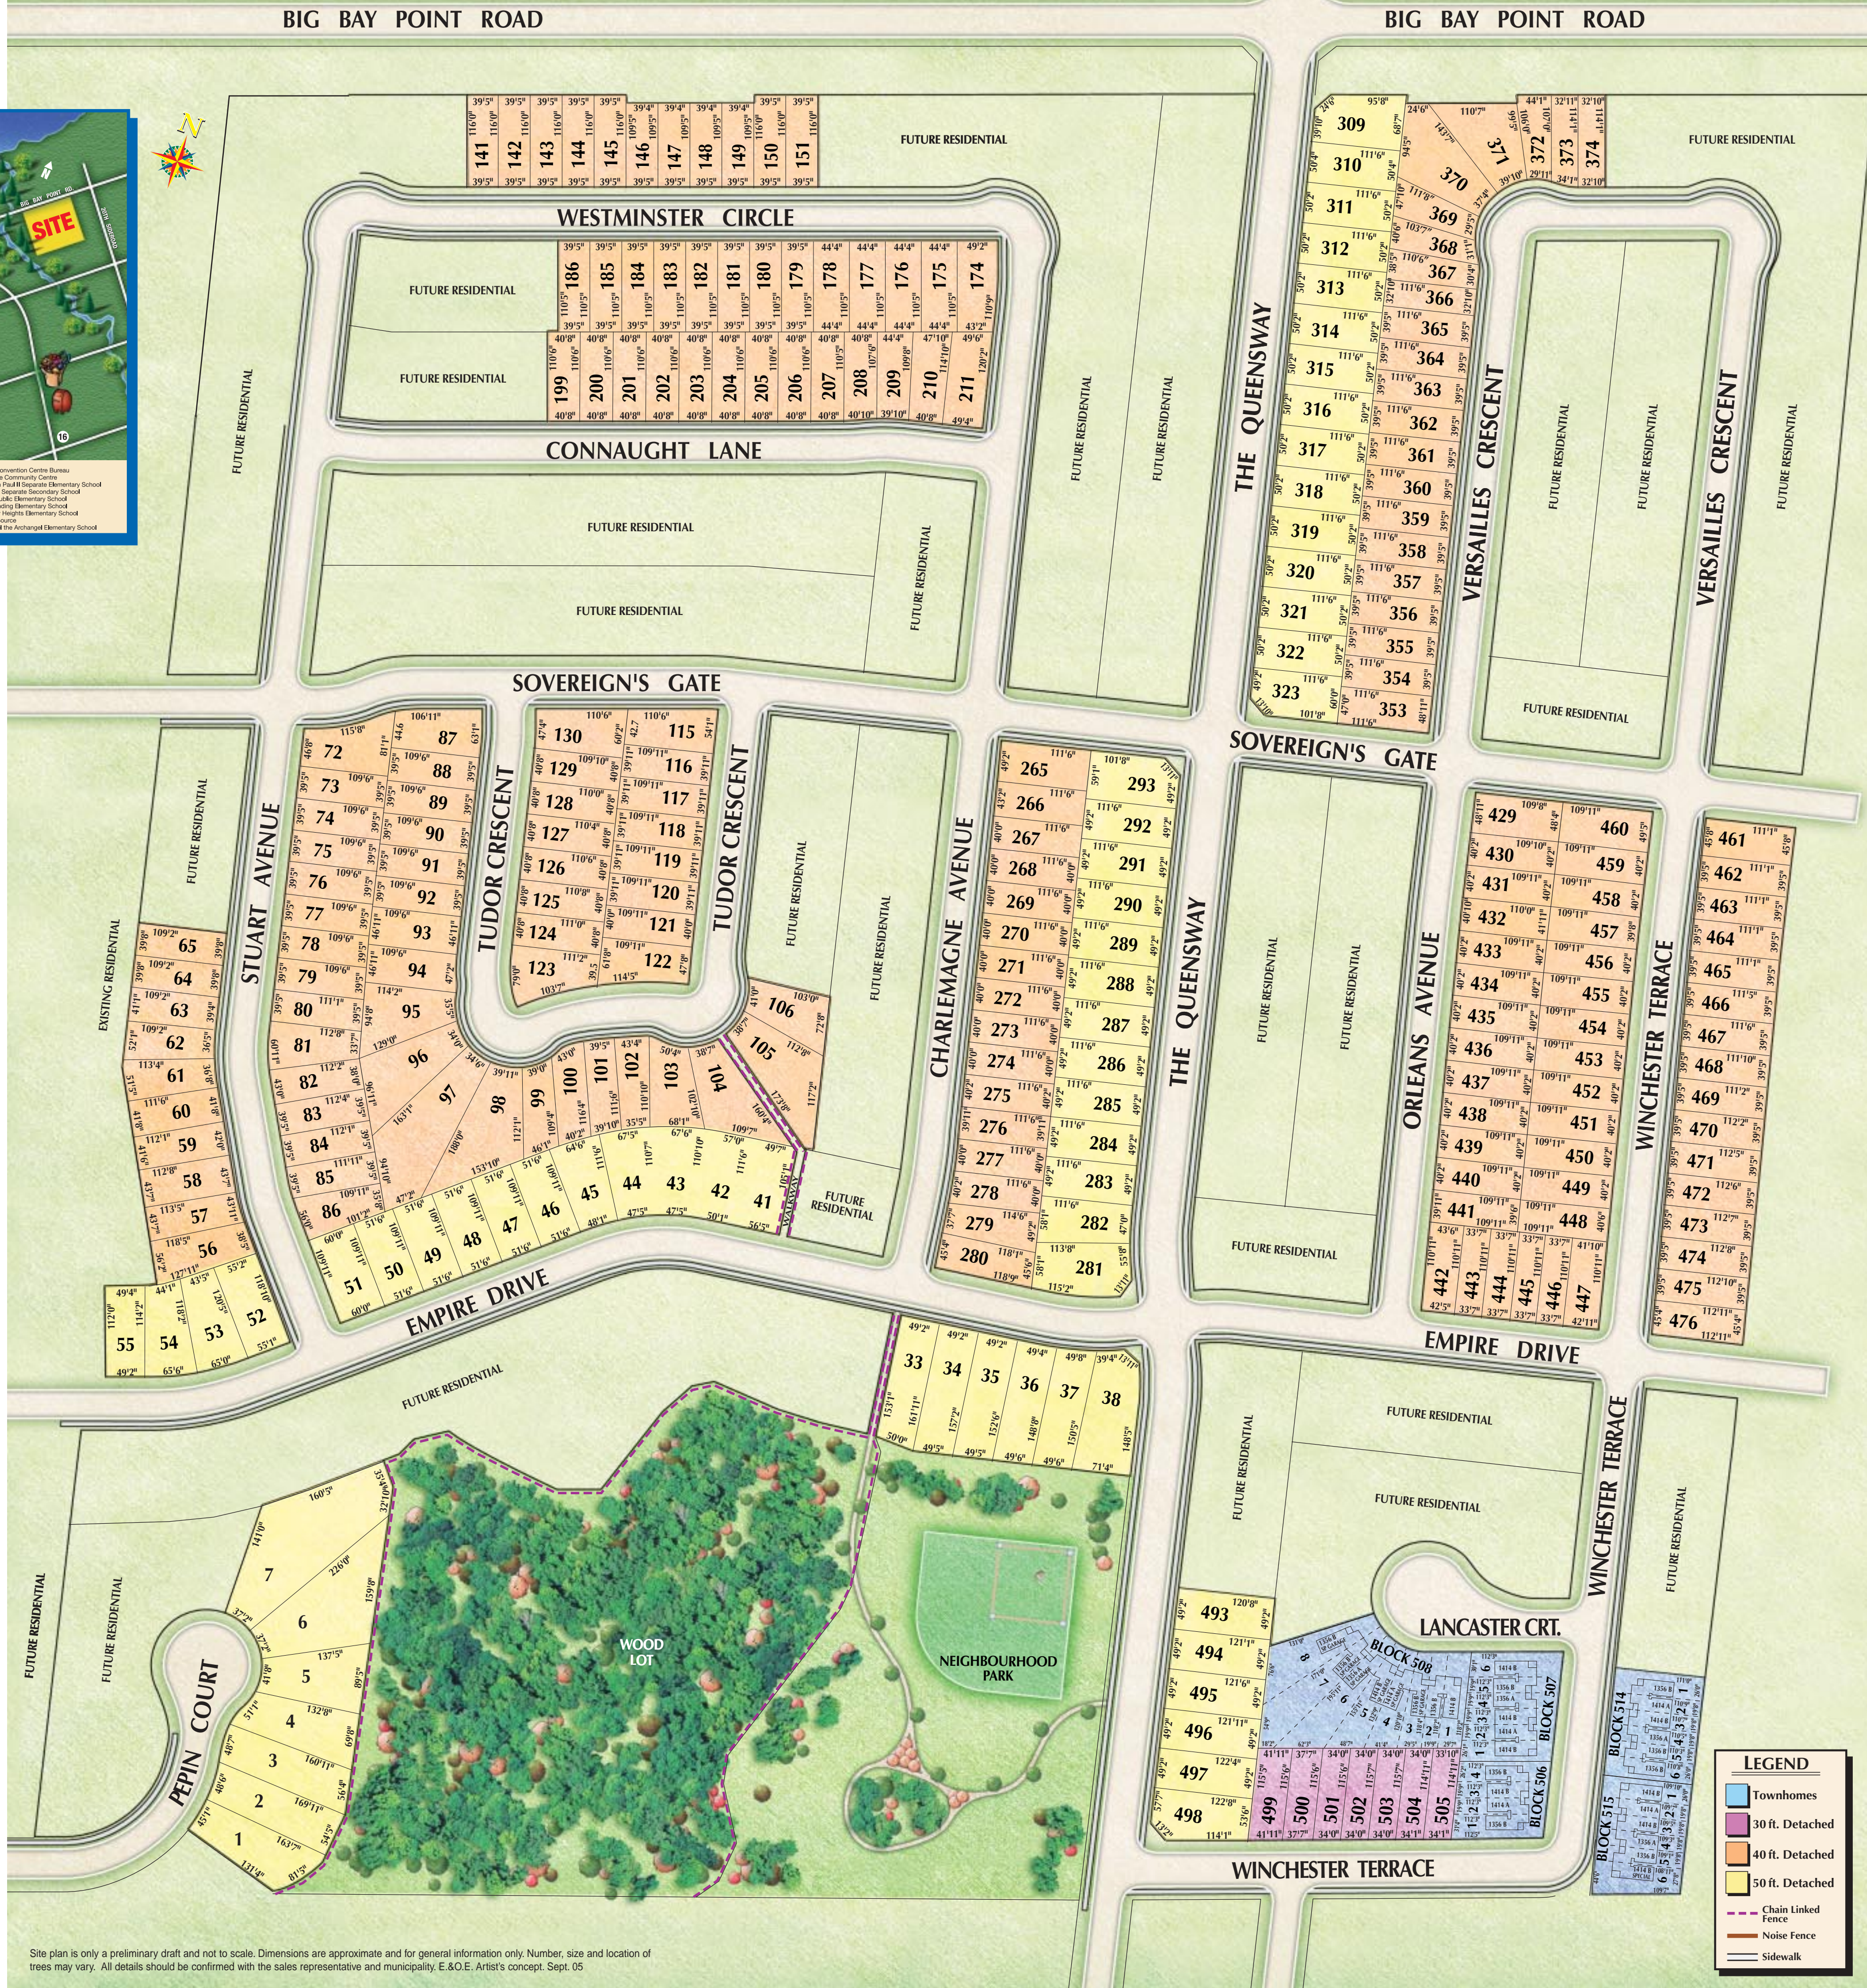

THE SITE PLAN