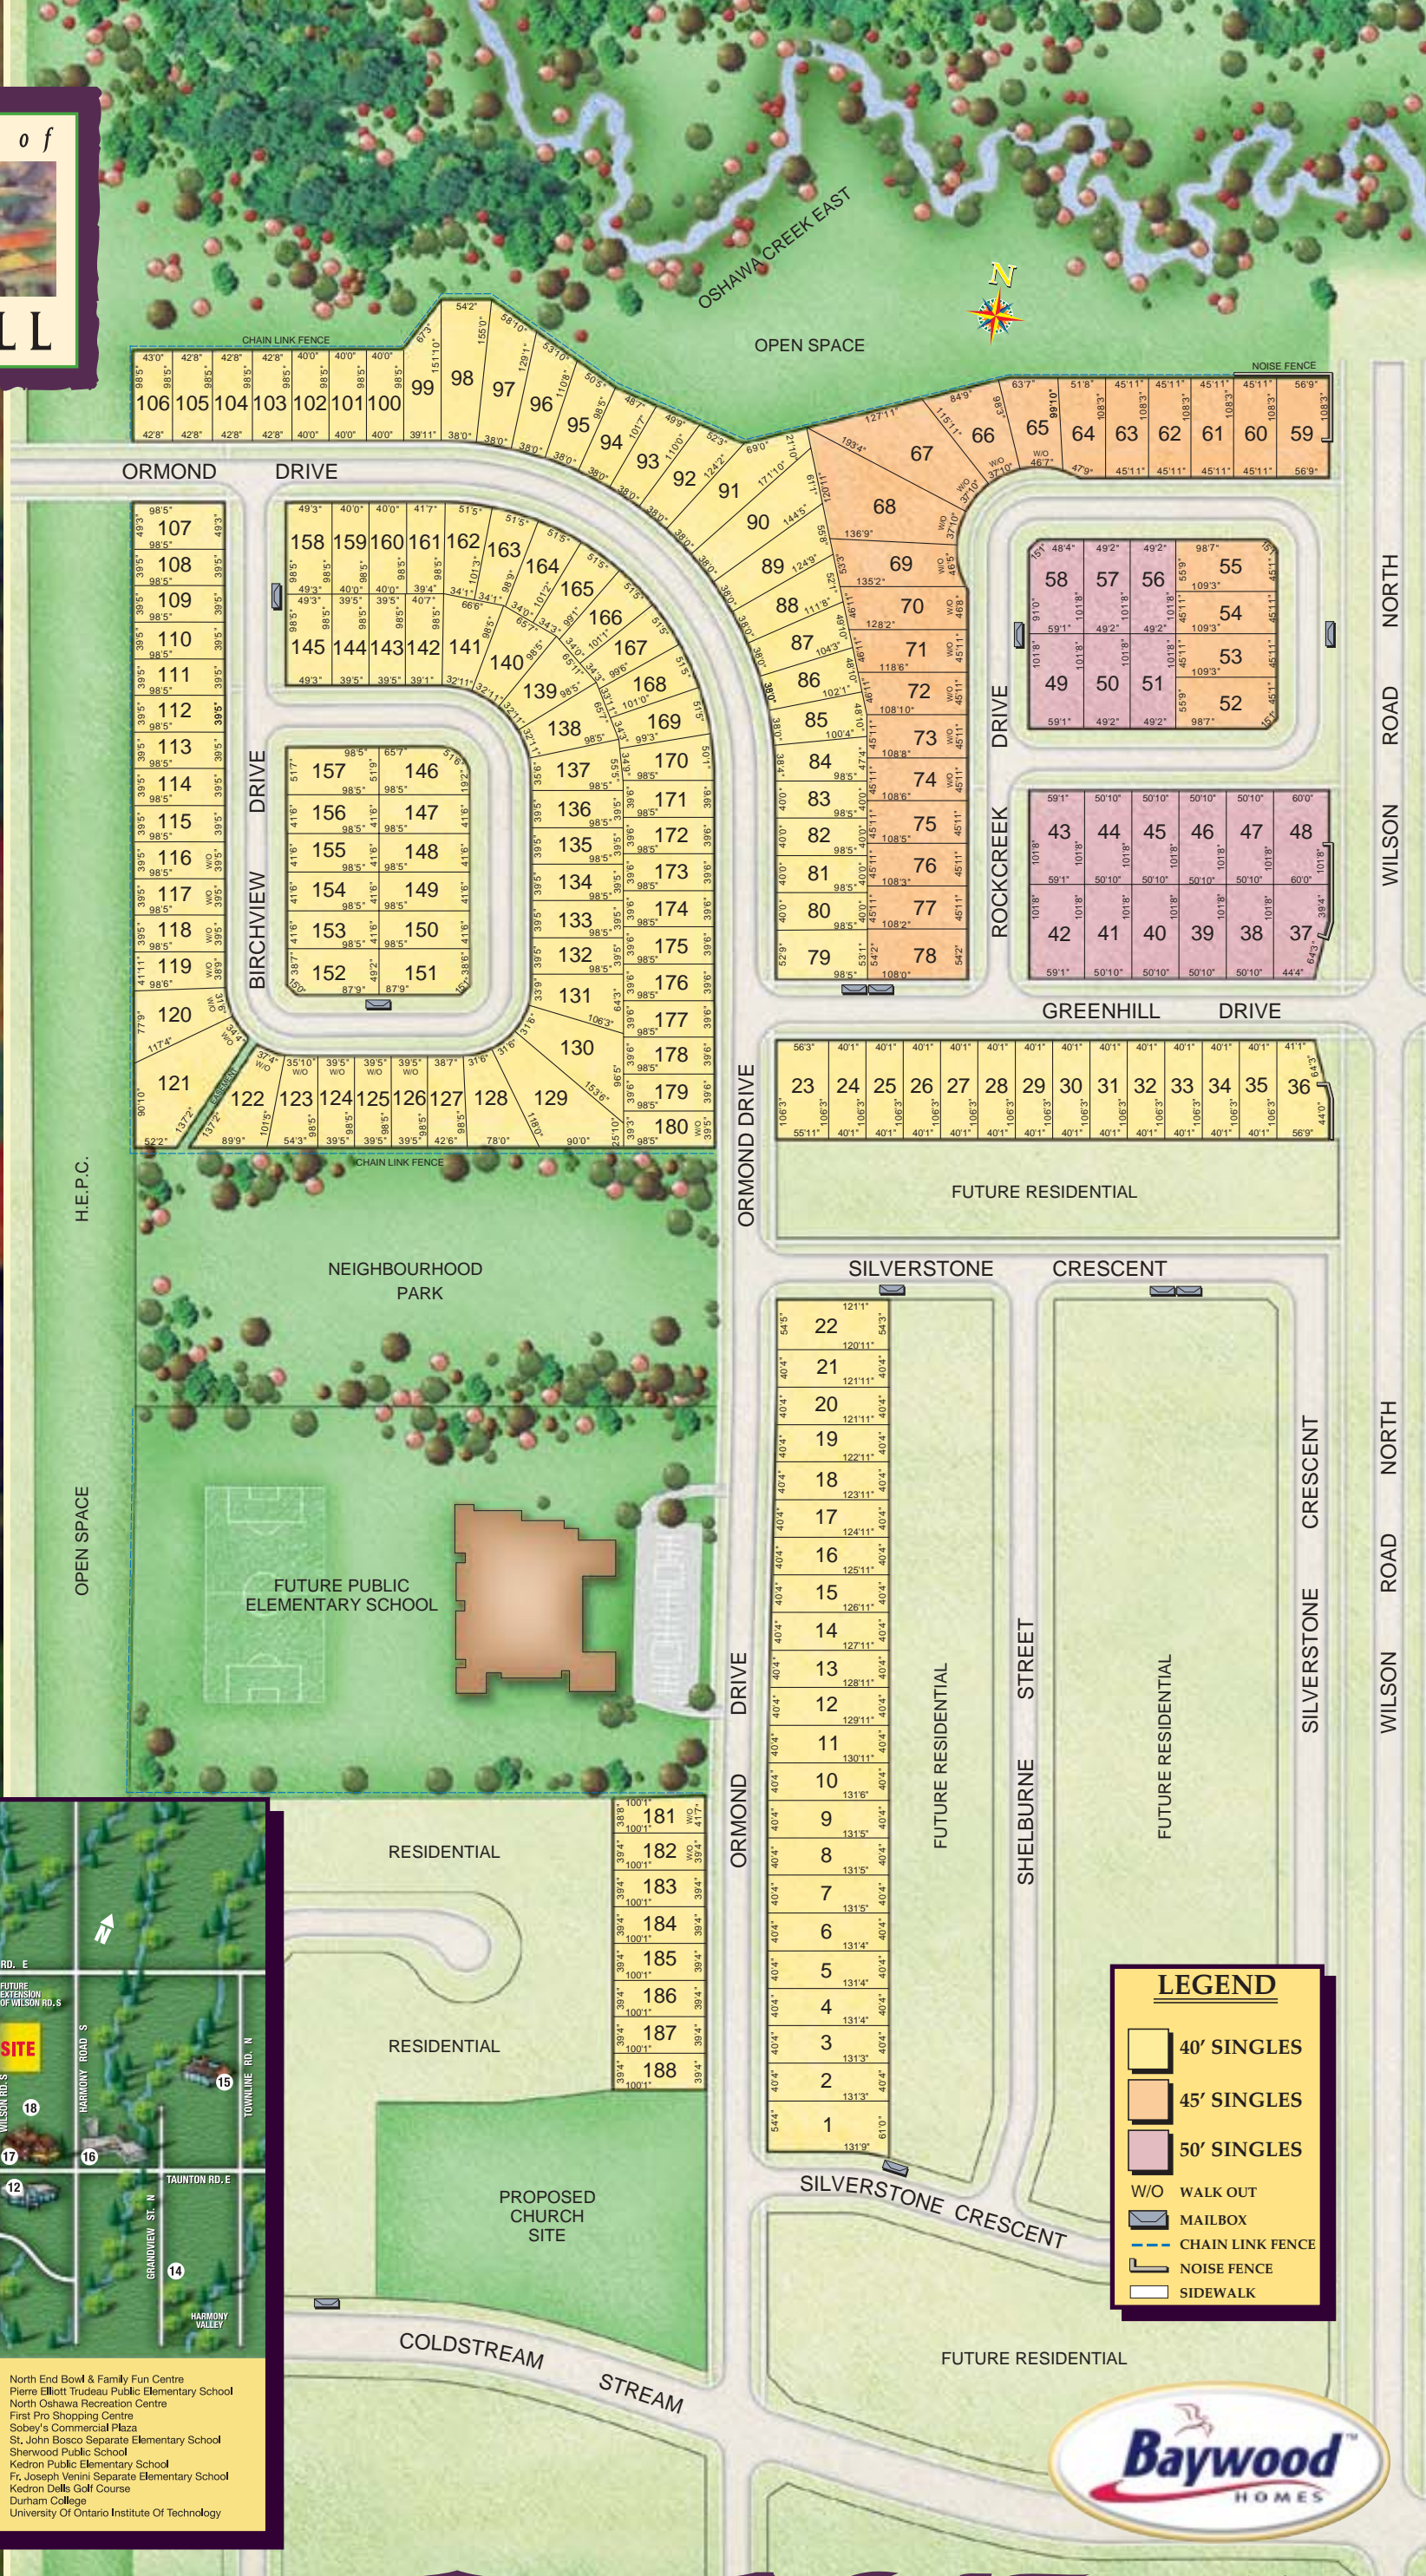

The Ravines of

GREENHILL

- |   |   |
|---|---|
| 1. Somerset Park And Pool                   | 13. North End Bowl & Family Fun Centre              |
| 2. Sunset Heights Public Elementary School  | 14. Pierre Elliott Trudeau Public Elementary School |
| 3. Oshawa Little Theatre                    | 15. North Oshawa Recreation Centre                  |
| 4. Queen Elizabeth Public Elementary School | 16. First Pro Shopping Centre                       |
| 5. St. Joseph Separate Elementary School    | 17. Sobey's Commercial Plaza                        |
| 6. North Oshawa Arena And Park              | 18. St. John Bosco Separate Elementary School       |
| 7. Beau Valley Public Elementary School     | 19. Sherwood Public School                          |
| 8. Library                                  | 20. Kedron Public Elementary School                 |
| 9. Taunton Square Shopping                  | 21. Fr. Joseph Venini Separate Elementary School    |
| 10. Ritson Centre Shopping                  | 22. Kedron Dells Golf Course                        |
| 11. Five Points Mall                        | 23. Durham College                                  |
| 12. Canadian Tire Plaza                     | 24. University Of Ontario Institute Of Technology   |

**LEGEND**

- 40' SINGLES
- 45' SINGLES
- 50' SINGLES
- W/O WALK OUT
- MAILBOX
- CHAIN LINK FENCE
- NOISE FENCE
- SIDEWALK

Site plan is only a preliminary draft and not to scale. Dimensions are approximate and for general information only. Number, size and location of trees may vary. All details should be confirmed with the sales representative and municipality. E.&O.E. Artist's concept. Sept. 04

# The SITE PLAN